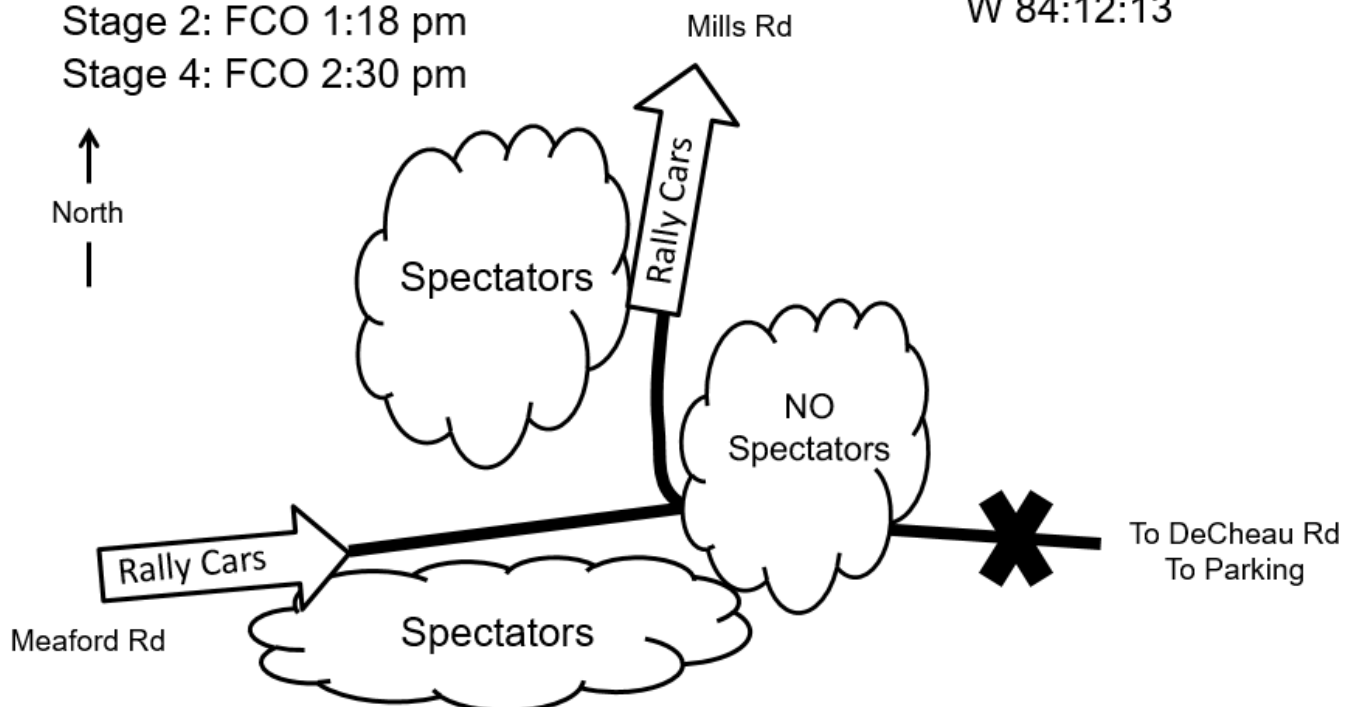

Directions to Meaford and Mills Intersection

Spectator Area: 1 – Stages 2 and 4 Meaford and Mills

N 45:03:07 W 84:12:13

From Atlanta: Starting at the intersection of M-32/33.

- Head North on M-33 2.0 miles to Kellyville Rd
- Turn Left onto Kellyville Rd (west) and travel 1.1 miles.
- Turn Right onto DeCheau Rd (north) and travel 1.4 miles.
- Turn Left onto Meaford Rd (west) and travel 1.5 miles to the Spectator Area.

Please park on the south side of the road facing east (You will need to turn around to park correctly.)

Spectator Area 1 Meaford / Mills Intersection

Saturday

Stage 2: FCO 1:18 pm

Stage 4: FCO 2:30 pm

N 45:03:07
W 84:12:13