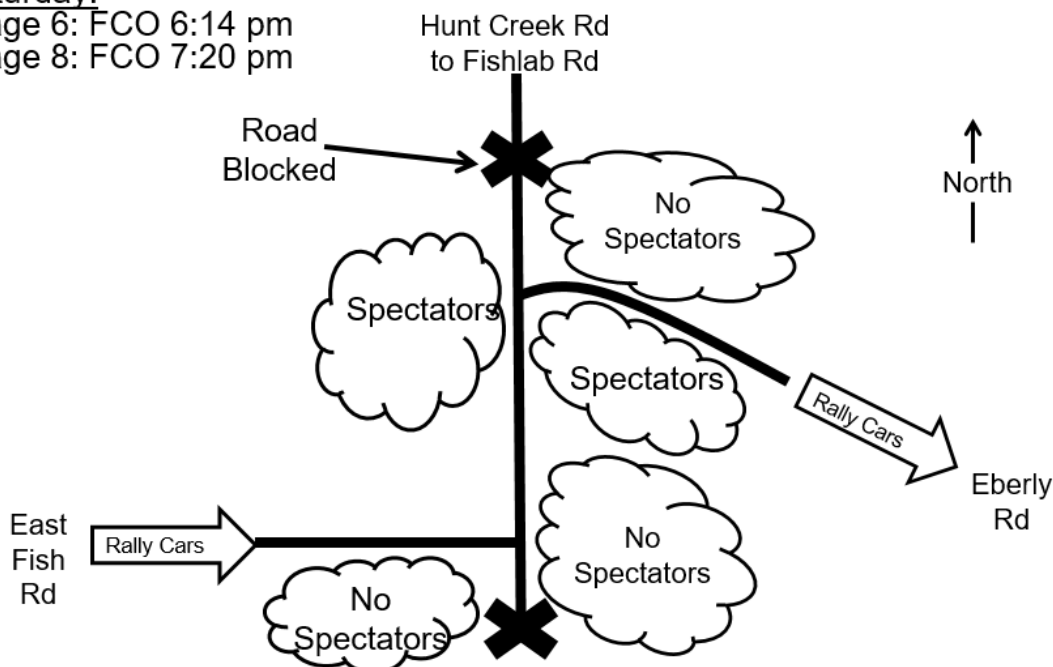

**From Lewiston:** Starting at the blinker at Co Rd 612 and Co Rd 491.

- Head East on Co Rd 612 for 6.7 miles to Halberg Road
- Turn Right (South) and follow for 1.2 miles to Fish Lab Rd.
- Turn Left (East) and follow for 1.1 miles until it "Ts" into Hunt Creek Rd.
- Turn Right (South) on Hunt Creek Rd. The Spectator Area is 1/2 mile ahead.
- Turn Around and Park on the East Side of the Road Facing North
- Be Sure to Leave plenty of room for Emergency Vehicles to Enter and Exit
- Do Not Block Driveways

## Spectator Area 2 – Eberly / Hunt Creek

Saturday:

Stage 6: FCO 6:14 pm

Stage 8: FCO 7:20 pm

N 44:51:41 W 84:07:54

## Road Closure and Traffic Control Schedule

**Saturday August 4th, 2018**

Name and Section of Road		Traffic Controlled Access Restricted	Road Closed Cars Competing 1st and 2nd Running Back to Back
Jensen St.	from Co. 612 to the Villager's lot entrance	Closed for car display parking 9:00 am -- 1:30 pm	
Orchard Trail	from Avery Lake Rd. to Co. Rd. 489	10:45 AM - 3:30 PM	12:00 PM - 3:30 PM
Avery Lake Rd	from Orchard Trail to Shoreline Rd.		
Shoreline Rd	from Co. Rd. 489 to Avery Lake Rd.		
Meaford Rd	from Northstar Drive to DeCheau Rd	11:15 AM - 4:00 PM	12:30 PM - 4:00 PM
Mills Rd	from Meaford Rd. to Rouse Rd		
Harwood Rd	from Co. Rd. 487 to Hardwood Hills Rd	3:30 PM - 8:00 PM	4:45 PM - 8:00 PM
Hardwood Hills Rd	from Harwood Rd to Co. Rd 487		
Soden Rd	from Otsego Co. Line to East Fish Lake Rd	4:10 PM - 8:45 PM	5:30 PM - 8:45 PM
East Fish Lake Rd	Soden Rd to Hunt Creek Rd		
Hunt Creek Rd	East Fish Lake Rd to Eberly Rd		
Eberly Rd	Hunt Creek Rd to Blue Lake Rd		
Blue Lake Rd	Eberly Rd to Greasy Creek Rd		
Parland St.	South of M-32	Closed for finishing activities and car display 5:00 PM - 10:00 PM	